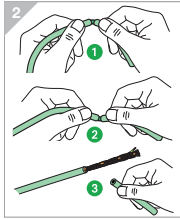

Odace

Unshielded Connector

Cat 6

Cat 5e

RJ11

RJ 45

S5--471
S5--475

S5--481
S5--485

A U/UTP

B