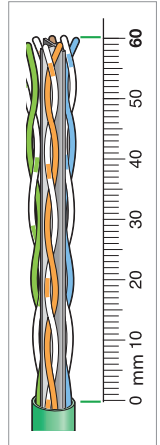

Odace

Unshielded Connector

Cat 6

Cat 5e

RJ11

RJ 45

S5--471
S5--475

S5--481
S5--485

A U/UTP

B